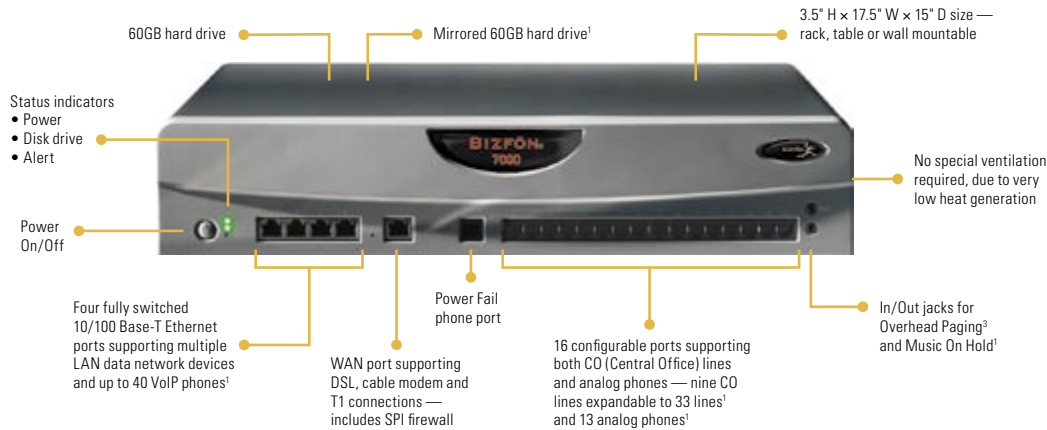

2 Network server

Ultimate SPI firewall security, robust WAN access and a Windows-compatible LAN network with POP3 and SMTP email, file sharing, and web hosting with support for HTTP and FTP make the Bizfon 7000 a powerhouse business server.

Technical specifications

Hardware interfaces

- Four fully switched RJ-45 10/100 Base-T LAN Ethernet ports.
- One RJ-45 10/100 Base-T WAN port for Internet connection from DSL, cable modem or T1.⁵
- 3.5mm mini jacks for Overhead Paging³ and Music On Hold.¹
- High capacity hard disk — minimum 60 GB.
- Second 60GB hard disk for data mirroring/redundancy.¹
- Uninterrupted Power Source.¹

Secured Internet access⁵

- SPI (Stateful Packet Inspection) firewall security.
- NAT (Network Address and Port Translation) mode NAT (Network Address Translation).
- PPTP (Point-to-Point Tunneling Protocol) security.
- Ethernet-based WAN access direct from DSL or cable modem.
- Static IP or DHCP client support on WAN.
- DMZ (Demilitarized Zone) mode to protect WAN interface.
- SIP Proxy registration services provided through the Bizfon 7000.
- VPN (Virtual Private Network)¹ — secure site-to-site and remote access.

Size and weight

- 3.5" H (9 cm) x 17.5" W (44.5 cm) x 15" D (38.1 cm).
- Weight: 20 lbs.
- Fits 19" rack, table or wall mountable.

Options¹

- Analog and VoIP phones.
- Analog Station Gateways.
- CO Line Expansion Units.
- InLine Phone Power.
- Mirror Disk.
- Music On Hold.
- Switches.
- Uninterruptable Power Source (UPS).
- Virtual Private Network (VPN).